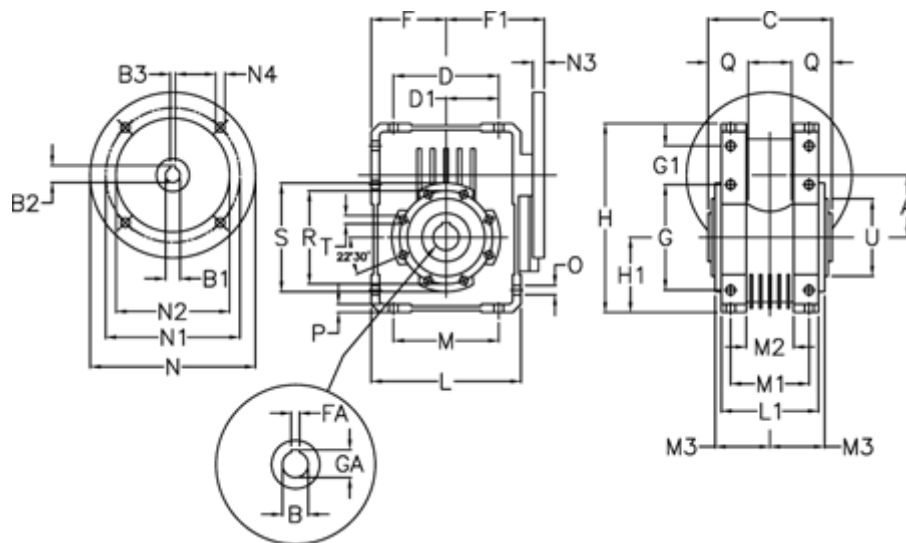

Article number: 392208603074016

Description: Worm Gear with Torque Limiter  
W86 L1-U-30-P100 B5

## Measures

A = 86.9	F = 100	L = 200	N2 = 180	T = M10x18
B = 35	F1 = 136	L1 = 125	N3 = 13	U = 110
B1 E7 = 28	FA = 10	M = 144	N4 = 12.5	
B2 = 31.3	G = 144	M1 = 101	O = 11.5	
B3 H9 = 8	G1 = 45.5	M2 = 57	P = 11	
C = 140	GA = 38.3	M3 = 64.5	Q = 45	
D = 144	H = 245.5	N = 250	R = 130	
D1 = 72	H1 = 100	N1 = 215	S = 150	